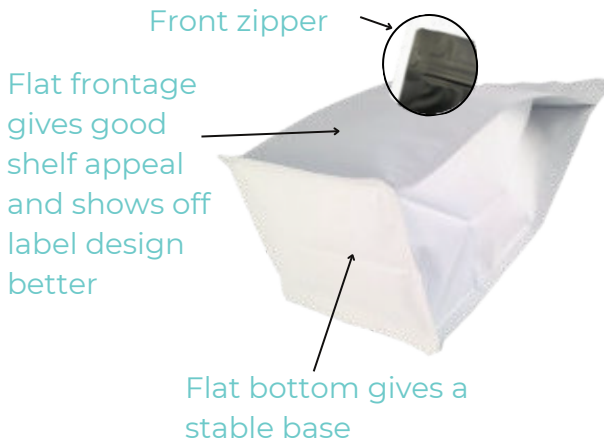

500g Flat Bottom Pouches

Size 125 x 230 + 90 SG/BG

With front zipper

FB 500 BZ   Matte Black
FB 500 WZ   Matte White
Price R2450 per box 500

With front zipper and valve

FB 500 BZV   Matte Black
FB 500 WZV   Matte White
Price R3250 per box 500

1kg Flat Bottom Pouches

Size 150 x 330 + 90 SG/BG

No valve

FB 1000 B   Matte Black
FB 1000 W   Matte White
Price R2350 per box 500

With valve

FB 1000 BV Matte Black
FB 1000 WV Matte White
Price R3150 per box 500